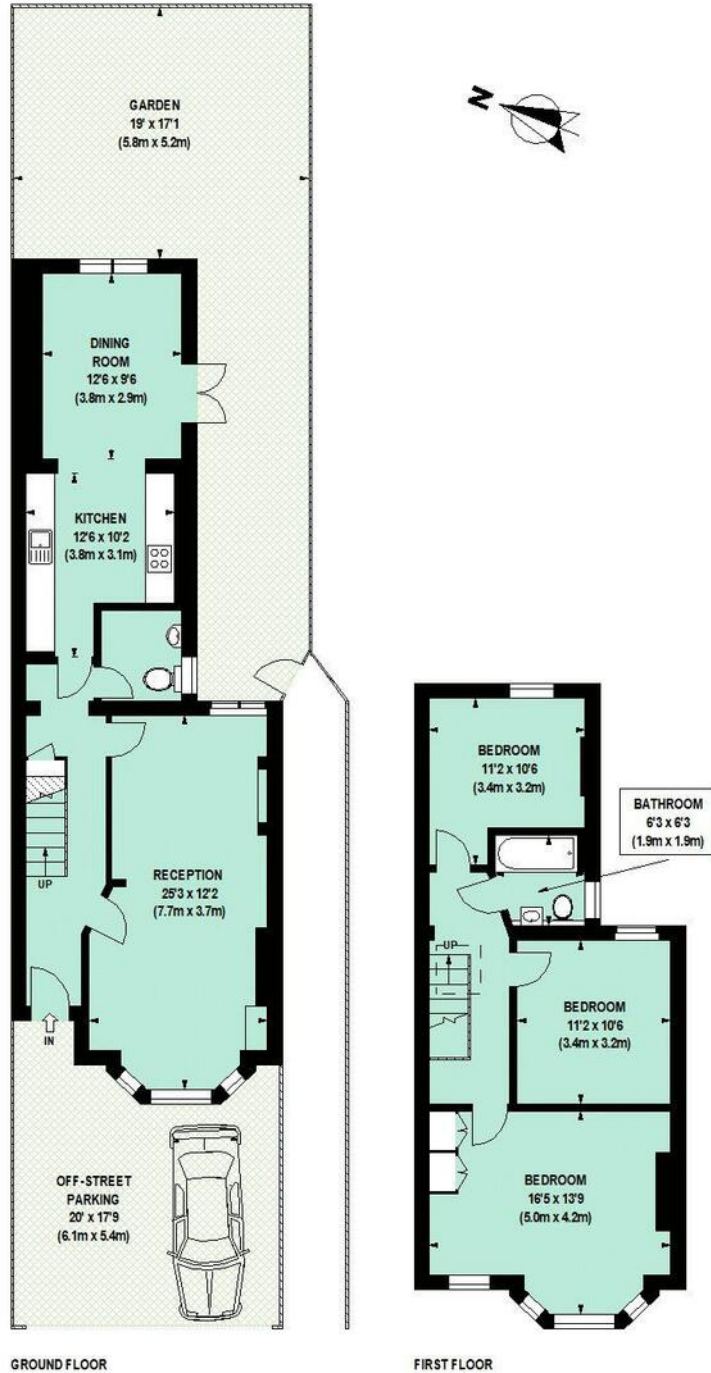

PHILIP WOOLLER

SOLD

AGNES ROAD W3 • ASKEW ROAD AREA
£1,075,000 FREEHOLD

- 3 double bedrooms
- Bathroom
- Generous cloakroom
- Double reception room with fireplace
- Kitchen / dining room
- Rear garden with side access
- Off street parking
- Potential to extend subject to the usual consents
- Excellent decorative finishes

Type
Semi detached family house

Gross internal floor area
1216 sq ft / 113 sq m approx.

Nearest stations
Stamford Brook (District Line)
Shepherd's Bush Market (Hamm. & City and Circle Lines)

PHILIP WOOLLER

SOLD

Agnes Road, W3

Approximate Gross Internal Area 113 sq m / 1216 sq ft

 Under 1.5m head height

Floor Plan produced for Philip Wooller by Mays Floorplans ©. Tel 020 3397 4594
Illustration for identification purposes only, not to scale
All measurements are maximum, and include wardrobes and window bays where applicable